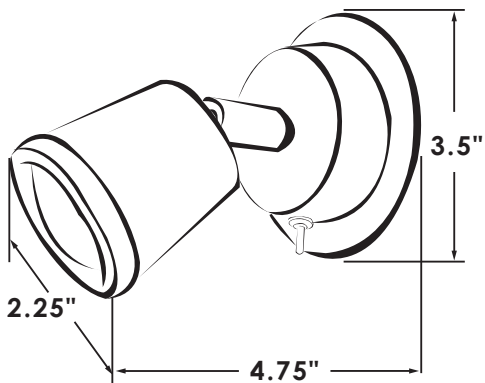

Classic™ LED Cluster Reading Light

Features

- 12 warm white LED cluster
- Solid brass housing
- Strong and steady light output
- On/Off toggle switch
- Available in chrome, nickel, black and white finish options

Product Details

Housing Material	Plated Brass
Cutout Diameter	1/2" Wire Hole
Wattage	2.8W
Voltage	10-30V
Current	0.24A
Integral Switch	On/Off Toggle Switch
LED Color Temperature	3500K
Pivot Socket	Ceramic
Mounting Screws	Included

Product Dimensions

Part Numbers

69922B-CH3.5KE/F Chrome
 69922B-NI3.5KE/F Brushed Nickel
 69922B-BK3.5KE/F Black*
 69922B-WH3.5KE/F White*

*standard, non-stock options