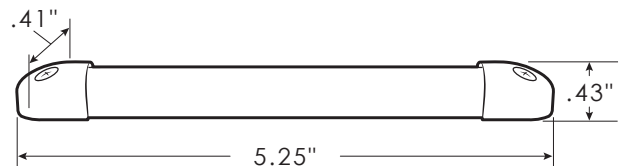

### Product Details

Housing Material	Diffused Silicone
Profile Dimensions	0.43"H x 0.41"W x 5.25"L
Total Wattage	0.8 W
Voltage	10-14V DC
Current	0.07A
Lumen Outpt	55 Lm
LED Color	3000K, 6300K or Blue
Wire Size	18 AWG
Beam Angle	120°
IP Rating	IP66
UV	UV Stable

### Dimensions

Luna Patent Numbers: 9,695,991 | 2,861,157 | 9,909,719 ULE339122 V.2.S.2\*\*